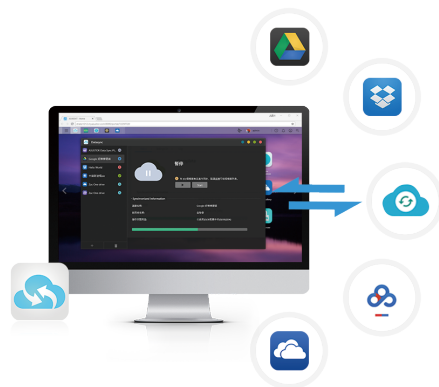

Comprehensive Surveillance System

An ASUSTOR NAS provides optimal reliability for home and small businesses looking to set up a surveillance system. Four free camera channels are provided, making it an extremely cost-effective surveillance solution for users with smaller demands. The DRIVESTOR 4 supports up to 12 cameras with licenses sold separately. View Surveillance feeds on Surveillance Center and its corresponding mobile app AiSecure. AiSecure also supports streams while on the go with an Internet connection.

5 Steps 60 Seconds

- Quick installation wizard
- Automatic camera search
- Add cameras with just one click
- Configure video formats
- Configure recording schedules

Created for the Digital Home

Enjoy electrifying digital entertainment on demand with ASUSTOR NAS. Through ASUSTOR's App Central, you can install additional multimedia server Apps such as UPnP Media Server and OwnTone giving your NAS the ability to stream multimedia content to your computers, TVs and mobile devices.

DataSync Center

Datasync Center combines multiple cloud services into a single app. Datasync Center includes, but is not limited to Google Drive, Dropbox and OneDrive and supports multitasking as well as multiple accounts. Control your data with instant and scheduled backups as well as using Cloud Backup Center to create a hybrid cloud that keeps your data online and offline, keeping your data protected.

Mobile Apps

ASUSTOR's EZ Connect allows you to connect to your NAS from anywhere with your smartphone to access and share your files. ASUSTOR suite of mobile apps provide pass code locks to help protect your privacy and data. You can also make use of HTTPS connections for even more added security.