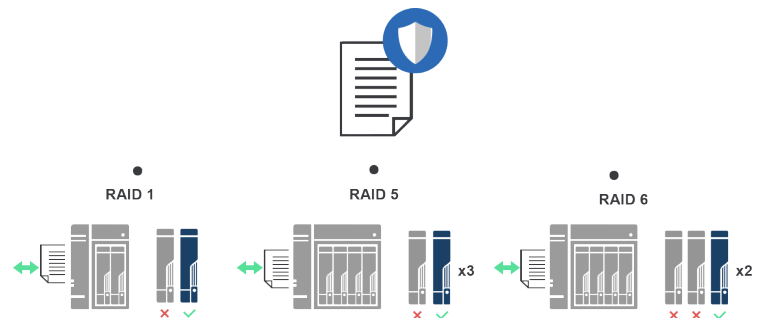

Data Protection Starts with Storage

ASUSTOR understands that your data is priceless, therefore an ASUSTOR NAS provides different RAID volume options, giving your data various levels of protection from the moment it is first stored on a NAS. We recommend you plan your storage protection based on your NAS model and number of hard drives. Data protection has never been so simple.