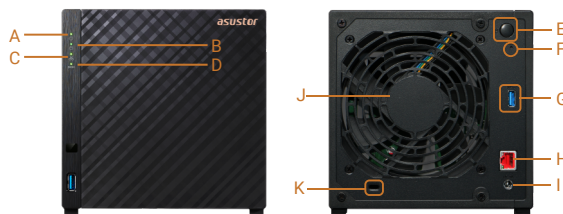

Hardware Specifications

AS1104T

Processor	Realtek RTD1296 1.4 GHz Quad-Core Processor
Memory	1GB DDR4 (non-upgradeable)
Drive bays	4x 3½" SATA III
Network	1x 2.5-Gigabit (Wake On WAN)
Expandability	2x USB 3.2 Gen 1
Dimensions (HxWxD)	165x164x218 mm
Weight	1.57kg/3.45lb
Power	90W AC Adapter
Operation/Disk Hibernation/Sleep Mode(S3)	22.8W/9.41W/No Sleep Mode
Volume Type	Single, JBOD, RAID 0/1/5/6/10

A. Power LED Indicator	E. Power Button
B. System Status LED Indicator	F. Reset Button
C. Network LED Indicator	G. USB 3.2 Gen 1 Port
D. Hard Disk LED Indicator	H. Network Port
	I. DC Input
	J. System Fan
	K. K-Lock

Software & Features

Operating System

- ADM 4.0 Onwards
- Supports automatic firmware updates
- App Central for various apps

Supported OS

- Windows XP, Vista, 7, 8, 10, Server 2003, Server 2008, Server 2012, Server 2016
- macOS 10.10 and up
- UNIX, Linux, BSD

Access Control

- Maximum Number of Users: 4096
- Maximum Number of Groups: 512
- Maximum Number of Shared Folders: 512
- Maximum Number of Concurrent Connections: 512
- Supports Windows Active Directory/LDAP

File Explorer

- Web-based File Management
- ISO File Mounting · Share Links
- Task Monitor · Browse Files on Local PC
- Thumbnail Previews
- Data Access via External Optical Drive
- Supports video playback

System Administration

- Log Type: System
- Log, Connection Log, File Access Log
- Real-time Online User Monitor
- Real-time System Monitor
- User Quota
- Virtual Drive (ISO Mounting, Maximum 16)
- UPS Support

Storage Management

- Support Multiple Volumes with Spare Disks
- Volume Type: Single, JBOD, RAID 0/1/5/6/10
- Support for Online RAID Level Migration
- Support for Online RAID Capacity Expansion

Disk Management

- Scheduled bad block scan
- Scheduled S.M.A.R.T scan

External Devices

- Supports USB External Storage Devices
- USB Wi-Fi Dongle Support
- Bluetooth Dongle/Speaker Support
- USB Printer Support
- USB DAC Support
- USB CD ROM Drives/DVD ROM Drives/BD-ROM Drives

Energy Control

- Configurable Disk Hibernation wait times
- Automatic Sleep

Network

- TCP/IP (IPv4 & IPv6)
- Link Aggregation: Supports 802.3ad and Six Other Modes for Load Balancing and/or Network Failover
- Jumbo Frame (MTU)
- VLAN
- EZ Connect
- Wireless Network
- DDNS/EZ-Router
- Supports Wake-on-LAN (WOL)
- Supports Wake-on-WAN (WOW)

Network Protocols

- CIFS/SMB, SMB 2.0/3.0, AFP, NFS, FTP (Unicode Supported), TFTP, WebDAV, Rsync, SSH, SFTP, iSCSI/IP-SAN, HTTP, HTTPS, Proxy, SNMP, Syslog

Security

- AES 256-Bit Encryption
- Firewall: Prevent Unauthorized Access
- Alert Notifications: E-mail, SMS
- Encrypted Connections: HTTPS, FTP over SSL/TLS, SSH, SFTP, Rsync over SSH
- Built-in Hardware Encryption Engine: AS63/64/ Drivestor/ Drivestor Pro/Nimbustor/Lockerstor/ Lockerstor Pro series

Backup Solutions

- Rsync (Remote Sync) Backup
- Cloud Backup · FTP Backup
- External Backup · One Touch Backup
- EZ Sync

EZ Sync Manager

- Automatically synchronizes files between a PC and NAS
- Can restore previous versions of files
- Supports file sharing
- AiData now supports accessing EZ Sync files

Supported Browsers

- FireFox, Chrome, Safari, Microsoft Edge

Network Recycle Bin