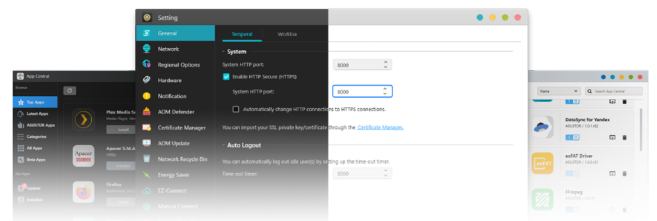

Brand-New ADM 4.0

ADM 4.0 is here and brings a whole host of intuitive design changes to ADM OS. The upgraded UI brings a new aesthetically-pleasing dark mode that helps to save and preserve OLED displays. ADM 4.0 introduces a new login page that contains a variety of customizable elements, a more convenient and easier-to-use quick search feature and new custom themes. Under the hood, ADM 4.0 brings improvements to performance, compatibility and security as the new version of OpenSSL plugs vulnerabilities found in previous versions, increasing security while efficiency improvements bring better performance.