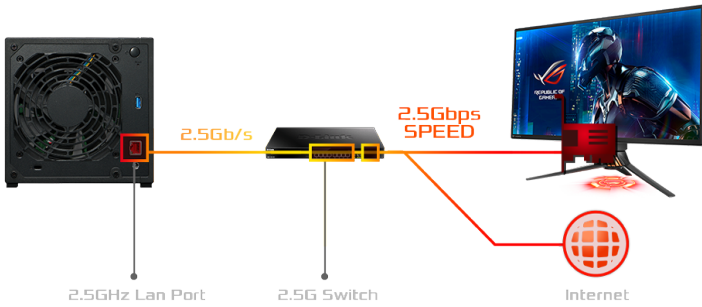

asustor

DRIVESTOR 4 AS1104T

Great Value - Great Performance

- Realtek RTD1296 Quad-Core 1.4 GHz CPU
- Uses 1 GB DDR4 – 40% more efficient
- Superfast 2.5-Gigabit Ethernet
- Enjoy, download, upload and stream content with 4K transcoding.
- Supports Wake on LAN and Wake on WAN
- New Rose Gold logo
- Tool-free installation

Windows Sequential (RAID 5)

214 MB/S

Read

266 MB/S

Write

Realtek Quad-Core CPU and DDR4 RAM

The Drivestor 2 and Drivestor 4 are equipped with a Realtek RTD1296 1.4GHz Quad-Core 64-bit CPU. Transcode, stream and play multimedia in 4K, transfer files and easily multitask with the Drivestor series. The Drivestor 4 handles multitasking with ease by utilizing its 1GB of DDR4 memory ensuring that virtually any task on an ASUSTOR NAS is executed smoothly.

Efficient and Powerful

The Drivestor is ASUSTOR's highest value device ever. Transcode 10-bit 4K H.265 media with hardware decoding easily that enables unbelievably smooth video playback in LooksGood.

Data Protection Starts with Storage

2.5-Gigabit Ethernet – Double Speed

The Drivestor, despite being extremely affordable contains 2.5-Gigabit Ethernet and more than doubles the performance of comparable Gigabit-class devices.

Media Mode

Use Media Mode when watching a video to reserve 512 MB of memory for multimedia playback and decoding. Reserving memory helps with video playback and decoding performance and prevents other apps from using up all available RAM to ensure smooth playback.